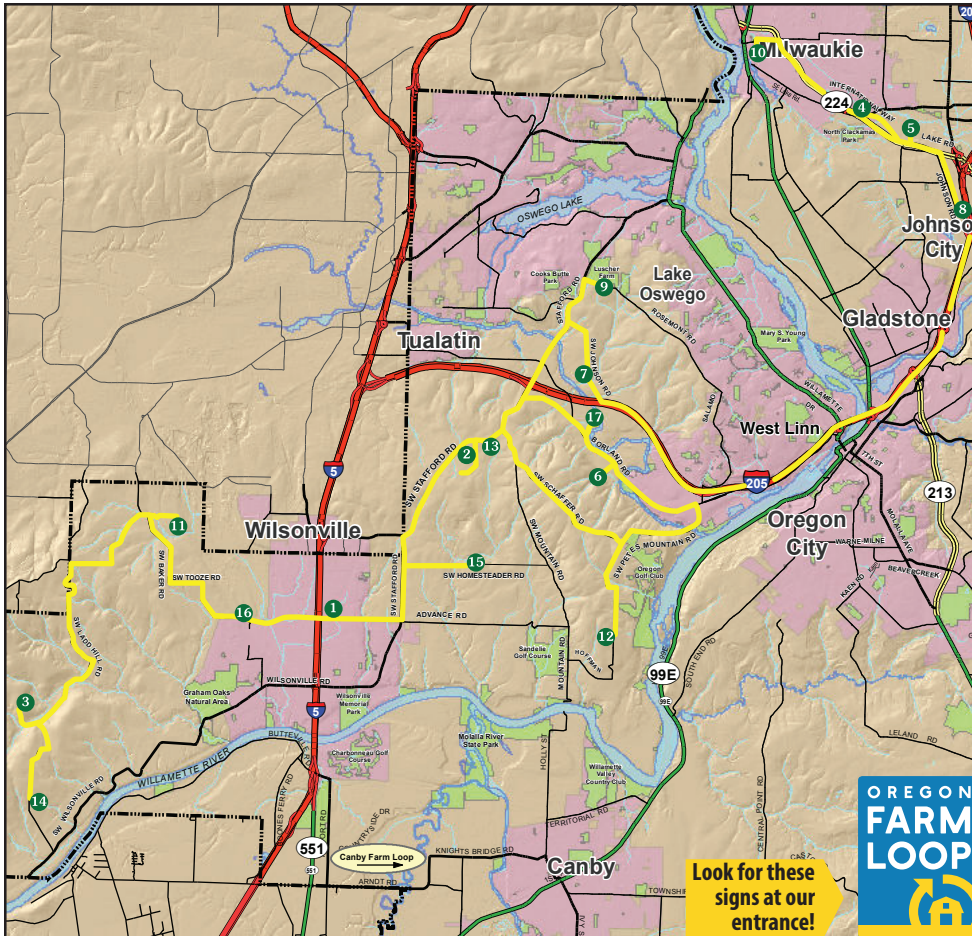

Farmlandia Farm Loop

Interactive Farmlandia Farm Loop map available
on www.farmlandiafarmloop.com

- 7 **Fiala Farms**
971-777-3727
21231 SW Johnson Rd, West Linn

- 8 **Hartnell Farms**
503-657-5498
8481 SE Jannsen Rd, Clackamas

- 9 **Luscher Farm**
503-534-5284
125 Rosemont Road, West Linn

- 10 **Milwaukie Farmers Market**
503-683-2130
Main Street at Harrison in downtown Milwaukie

- 11 **Our Table Cooperative Farm**
503-217-4304
13390 SW Morgan Rd, Sherwood

[@oregonfarmloop](https://www.facebook.com/OregonFarmLoop)
Stay up-to-date & share photos from the loop by posting with hashtags of the loop you're on: **#farmlandiafl**

Farm stops listed in alphabetical order.